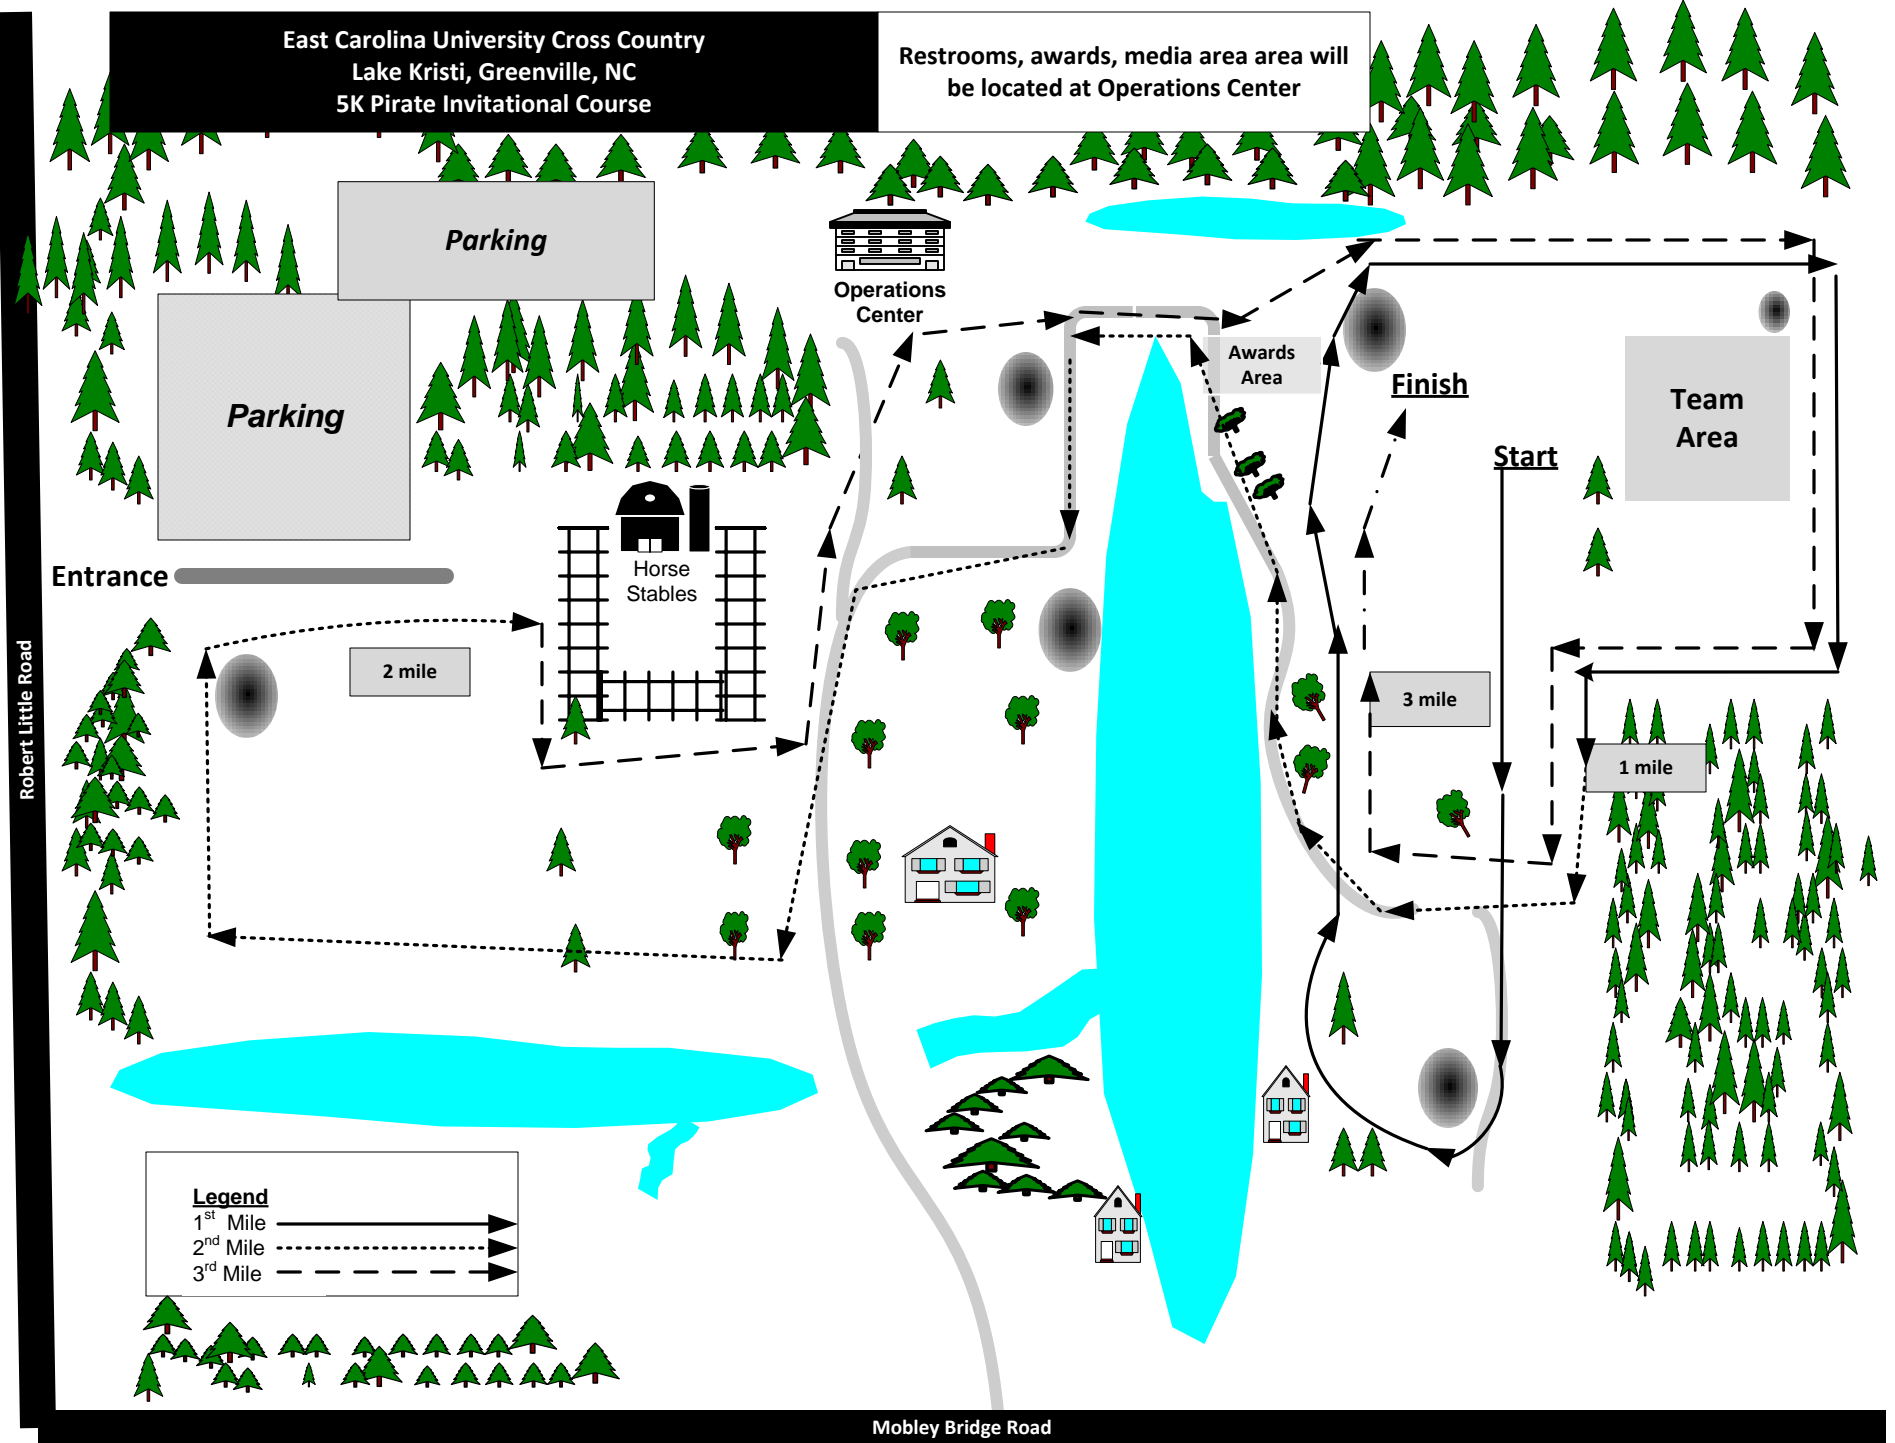

East Carolina University Cross Country  
Lake Kristi, Greenville, NC  
5K Pirate Invitational Course

Restrooms, awards, media area area will  
be located at Operations Center

**Legend**

- 1<sup>st</sup> Mile ———▶
- 2<sup>nd</sup> Mile - - - - -▶
- 3<sup>rd</sup> Mile - . - . - ▶

Mobley Bridge Road